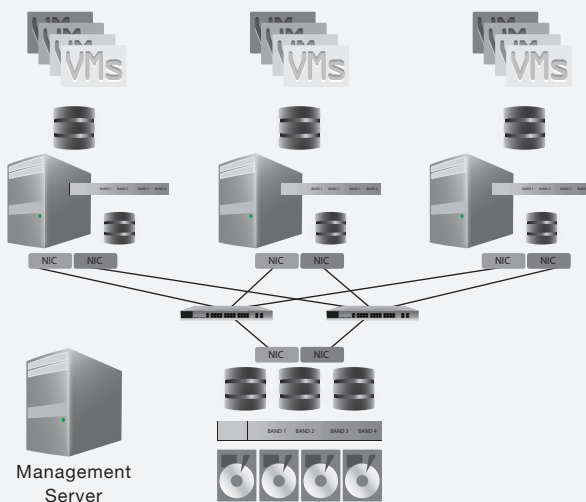

Virtualization The Old Way